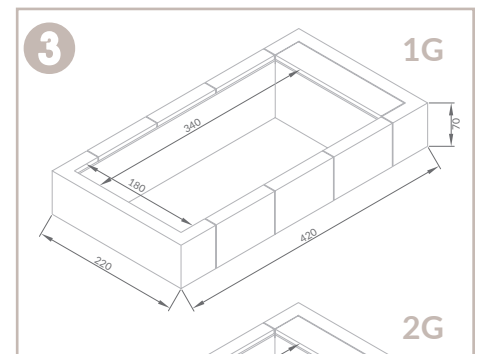

ex. code: KITDVPLA ... xy ...
(ex: KITDVPLA ... x BI ... = white)

DIMENSIONI | sizes | dimensions

1G = 1 gavone | single case | 1 coffre
2G = 2 gavoni | double case | 2 coffres

1 1G

DESCRIZIONE | DESCRIPTION | DESCRIPTIF