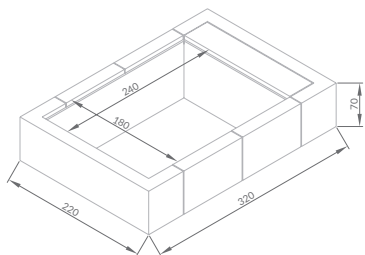

DESCRIZIONE | DESCRIPTION | DESCRIPTIF

STRUTTURA A 1 GAVONE - TELO VASCA (COLORE A SCELTA x)
IMPIANTO DI FILTRAZIONE 12 V A CARTUCCIA CON SKIMMER A PARETE
FARO A LED - RIVESTIMENTO FIBRA SINTETICA INTRECCIATA (COLORE A SCELTA y)

SINGLE CASE STRUCTURE - POOL LINER (COLOR OF YOUR CHOICE x)
12 V CARTRIDGE FILTRATION SYSTEM WITH WALL SKIMMER
LED SPOT - WICKER PANELS (COLOR OF YOUR CHOICE y)

STRUCTURE À 1 COFFRE - TOILE (COULEUR AU CHOIX x)
SYSTÈME DE FILTRATION 12 V À CARTOUCHE AVEC SKIMMER SUR LA PAROI
PROJECTEUR À LED - HABILLAGE EN FIBRE SYNTHÉTIQUE TRESSÉE (COULEUR AU CHOIX y)

KITDVPLA1xy1G

3.850,00 €

2 1G