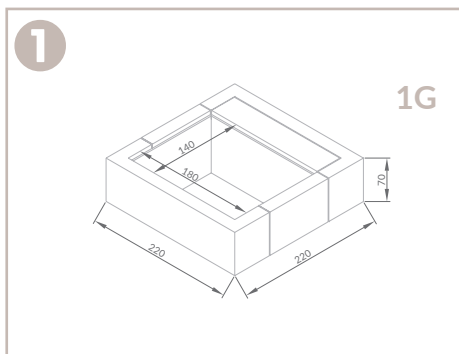

ex. code: KITDVPLA ... xy ...
(ex: KITDVPLA ... x BI ... = white)

DIMENSIONI | sizes | dimensions

1G = 1 gavone | single case | 1 coffre
2G = 2 gavoni | double case | 2 coffres

1 1G

DESCRIZIONE | DESCRIPTION | DESCRIPTIF