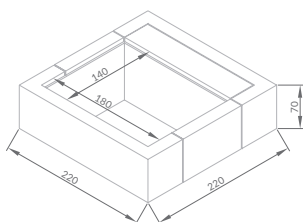

ex. code: KITDVPLA ... xy ...
(ex: KITDVPLA ... x BI ... = white)

DIMENSIONI | sizes | dimensions

1G = 1 gavone | single case | 1 coffre
2G = 2 gavoni | double case | 2 coffres

1 1G

DESCRIZIONE | DESCRIPTION | DESCRIPTIF