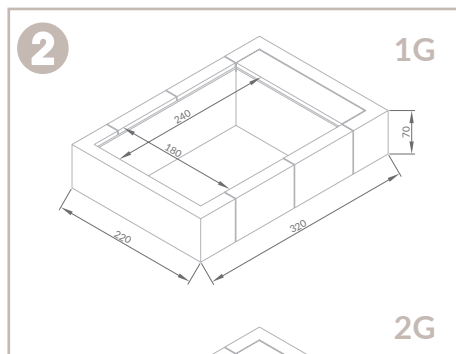

ex. code: KITDVPLA ... xy ...
(ex: KITDVPLA ... x BI ... = white)

DIMENSIONI | sizes | dimensions

1G = 1 gavone | single case | 1 coffre
2G = 2 gavoni | double case | 2 coffres

1 1G

DESCRIZIONE | DESCRIPTION | DESCRIPTIF